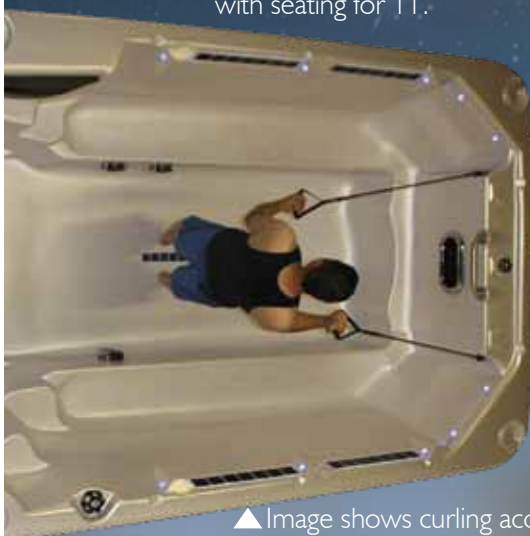

Introducing The All New

Malibu

by Catalina Spas

Specifically Engineered for
Aquatic Exercise

State of the Art in Exercise

www.catalinaspas.com

When Two Worlds Collide

Exercise and Relaxation are not typically found in the same sentence. However, that is exactly what you'll get with the all new Redesigned Malibu Swim Spa.

Relax or Entertain guests ▲ with seating for 11.

Now your family can get the exercise they need to stay healthy and fit, without driving to an expensive spa. Plus you'll enjoy the extra benefit of having your own pool & party spa to relax in any time.

World Class Engineering Built Into Every Swim Spa

Available in Cameo or Sterling Silver only.

▲ Image shows curling accessory.

FEATURES

- Dimensions: 90" x 151.5" x 51"
- Dry Weight: 2000 lbs. (approx.)
- ISIS Salt Water System (optional)
- Ozone with Corona Discharge (Optional)
- ☑ Thermo Pane Foam Insulation
- ☑ Deluxe UL Listed Insulation/Safety Cover
- Overlap Shell Finish
- Waterproof Spa Base
- Balboa CAT 2000 220V/50A
- Heated Turbo Air Blowers
- Aromatherapy
- 1 x 5 HP Filter/Swim Jet Pump
- 1 x 4 HP Swim Jet Pump
- 26 Stainless Steel Hydrotherapy Jets
- 1 Stainless Steel River Swim Jet
- Underwater Light 5"
- Tiled Swimlane
- Tiled Waterline Mosaic Feature
- Exercise Equipment Pack (optional)
- Swim Pro Pole & Harness
- Stereo Sound System (optional)
- Lifetime Warranty on Mahogany Wood

Designs & Specifications subject to change without notice.

▲ Image shows optional rowing accessory.

14' x 22' Swim Spa Shoji ▲

spa